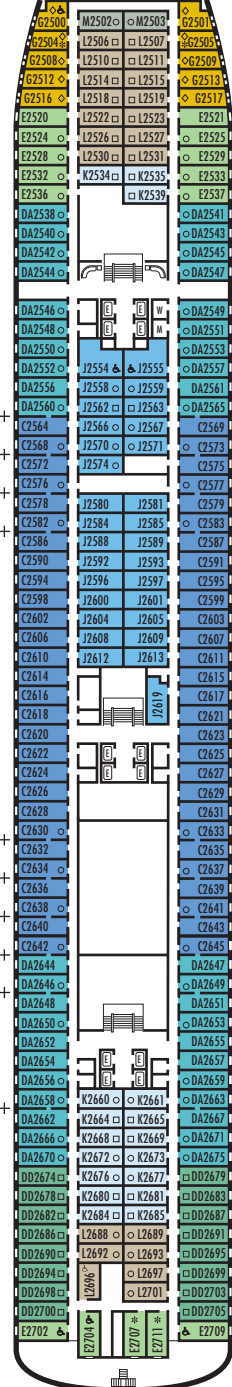

DOLPHIN DECK
Staterooms 1800–1956
90 ft. from bow to
Staterooms 1800 & 1801.

MAIN DECK
Staterooms 2500–2711
103 ft. from bow to
Staterooms 2500 & 2501.

LOWER PROMENADE DECK
Staterooms 3300–3439
118 ft. from bow to
Staterooms 3300 & 3301.

PROMENADE DECK

UPPER PROMENADE DECK

52 ft. to stern from
Staterooms 1943 & 1956.

16 ft. to stern from
Staterooms 2704, 2707 & 2711.

21 ft. to stern from
Staterooms 3428 & 3439.

STATEROOM SYMBOL LEGEND

- * Shower only
- Bath tub & shower
- ▲ 2 lower beds
- Triple (2 lower beds, 1 sofa bed)
- Quad (2 lower beds, 1 sofa bed, 1 upper)
- △ Partial sea view
- X Fully obstructed view

- + Connecting rooms
- ◇ These staterooms have portholes instead of windows
- ♿ Suites SB7041 & SB7040 are wheelchair accessible with bathtub & shower. Suites AA7061 & AA6223 and staterooms CQ6104, HH3439, EE3437, HH3428, H3399, H3394, CA3333, CA3331, E2709, E2704, E2702, L2696, J2555, J2554, G2500, FF1956, FF1943, G1807, G1806, G1805 & G1804 are wheelchair accessible, shower only.

SHIP SPECIFICATIONS & FACILITIES

- 1,404 Guests
- 603 Crew
- 59,885 Gross Tons
- 781 Feet Long
- 10 Guest Decks
- Wraparound Promenade Deck
- 7 Restaurants & Cafes
- 6 Entertainment Venues
- 7 Lounges/Bars
- 2 Outdoor Swimming Pools (one with sliding glass roof)
- Spa & Salon
- Fitness Center
- Suite Lounge
- Duty-free Shops
- Library/Internet Cafe
- Onboard Wi-Fi Access
- Casino
- Sport Courts