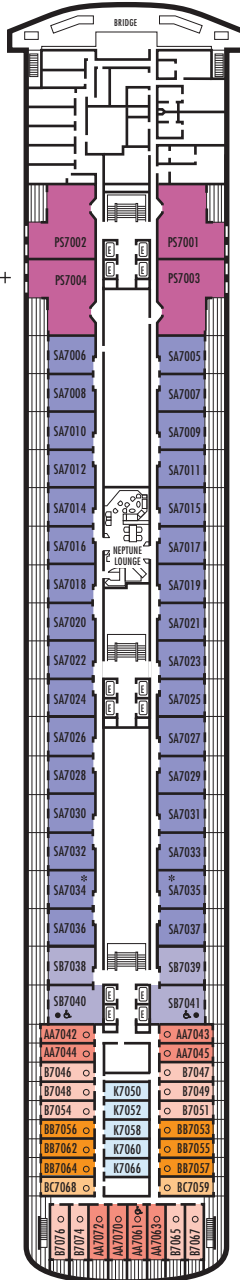

8 ft. to stern from
Staterooms 6223, 6225, 6227,
6229, 6234, 6236, 6238 & 6240.

8 ft. to stern from
Staterooms 7061, 7063, 7065,
7067, 7070, 7072, 7074 & 7076.