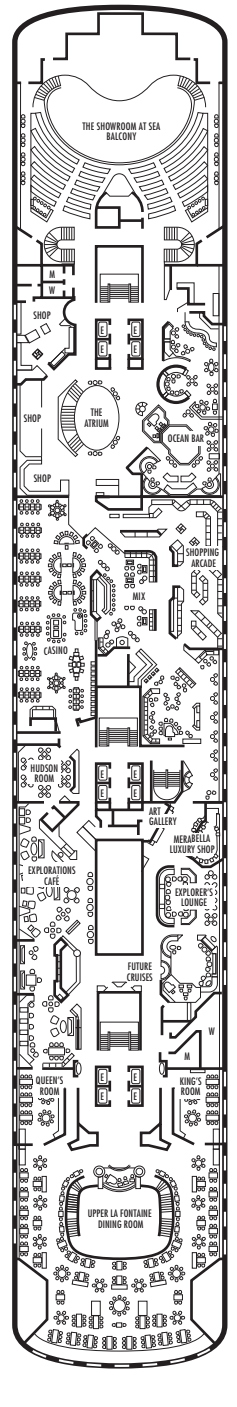

DOLPHIN DECK
Staterooms 1800–1956
90 ft. from bow to
Staterooms 1800 & 1801.

MAIN DECK
Staterooms 2500–2711
103 ft. from bow to
Staterooms 2500 & 2501.

LOWER PROMENADE DECK
Staterooms 3300–3439
118 ft. from bow to
Staterooms 3300 & 3301.

PROMENADE DECK

UPPER PROMENADE DECK

52 ft. to stern from
Staterooms 1943 & 1956.

16 ft. to stern from
Staterooms 2704, 2707 & 2711.

21 ft. to stern from
Staterooms 3428 & 3439.

STATEROOM SYMBOL LEGEND

- * Shower only
- Bath tub & shower
- ▲ 2 lower beds
- Triple (2 lower beds, 1 sofa bed)
- Quad (2 lower beds, 1 sofa bed, 1 upper)
- △ Partial sea view
- X Fully obstructed view

- + Connecting rooms
- ◇ These staterooms have portholes instead of windows
- ♿ Suites SB7041 & SB7040 are wheelchair accessible with bathtub & shower. Suites AA7061 & AA6223 and staterooms CQ6104, HH3439, EE3437, HH3428, H3399, H3394, CA3333, CA3331, E2709, E2704, E2702, L2696, J2555, J2554, G2500, FF1956, FF1943, G1807, G1806, G1805 & G1804 are wheelchair accessible, shower only.

SHIP SPECIFICATIONS & FACILITIES

- 1,404 Guests
- 603 Crew
- 59,885 Gross Tons
- 781 Feet Long
- 10 Guest Decks
- Wraparound Promenade Deck
- 7 Restaurants & Cafes
- 6 Entertainment Venues
- 7 Lounges/Bars
- 2 Outdoor Swimming Pools (one with sliding glass roof)
- Spa & Salon
- Fitness Center
- Suite Lounge
- Duty-free Shops
- Library/Internet Cafe
- Onboard Wi-Fi Access
- Casino
- Sport Courts