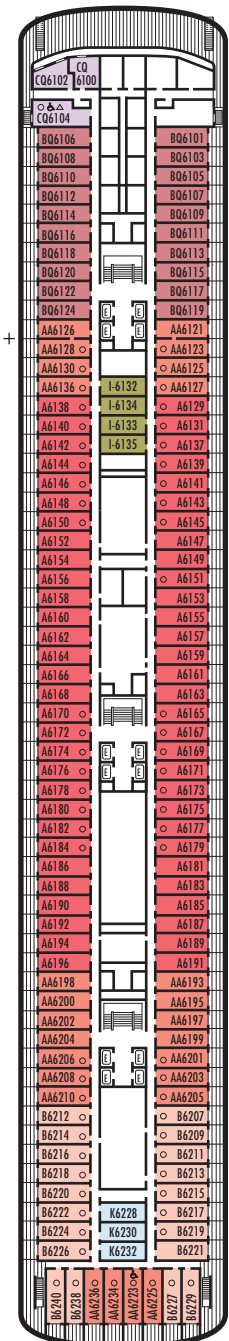

VERANDAH SUITES

PS
Pinnacle Suites: Bedroom with 1 king-size bed, oversized whirlpool bath & shower, living room, dining room, dressing room, private verandah, pantry, 1 sofa bed for 2 persons, mini-bar, refrigerator, guest toilet, floor-to-ceiling windows.

SA SB

Neptune Suites: 2 lower beds convertible to 1 king-size bed, whirlpool bath & shower, large sitting area, dressing room, private verandah, 1 sofa bed for 2 persons, mini-bar, refrigerator, floor-to-ceiling windows.

A AA BQ B BB

BC

Vista Suites: 2 lower beds convertible to 1 queen-size bed, whirlpool bath & shower, sitting area, private verandah, mini-bar, refrigerator, floor-to-ceiling windows.

OCEAN-VIEW STATEROOMS

CA

Lanai: 2 lower beds convertible to 1 queen-size bed, bathtub & shower. Sliding glass doors lead onto the walk-around Lower Promenade Deck.

CQ C D DA DD

E EE F FF

Large: 2 lower beds convertible to 1 queen-size bed, bathtub & shower.

G H HH

Large: 2 lower beds convertible to 1 queen-size bed, bathtub & shower. All G-category staterooms have portholes. All H-category staterooms have partial sea views. All HH-category staterooms have fully obstructed views.

INTERIOR STATEROOMS

I J K L M

MM N

Large: 2 lower beds convertible to 1 queen-size bed, shower.

▼ Spa Suites and Staterooms. Opt for the serenity of a Spa Suite or Stateroom, featuring modern spa amenities.