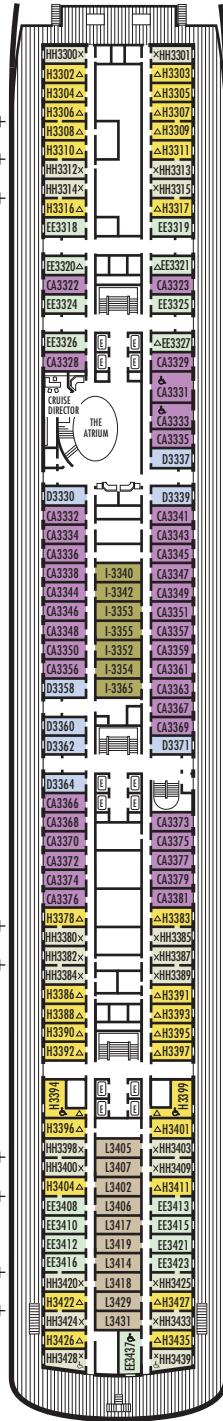

DOLPHIN DECK
Staterooms 1800–1956
90 ft. from bow to
Staterooms 1800 & 1801.

MAIN DECK
Staterooms 2500–2711
103 ft. from bow to
Staterooms 2500 & 2501.

LOWER PROMENADE DECK
Staterooms 3300–3439
118 ft. from bow to
Staterooms 3300 & 3301.

PROMENADE DECK

UPPER PROMENADE DECK

52 ft. to stern from
Staterooms 1943 & 1956.

16 ft. to stern from
Staterooms 2704, 2707 & 2711.

21 ft. to stern from
Staterooms 3428 & 3439.

STATEROOM SYMBOL LEGEND

- * Shower only
- Bath tub & shower
- ▲ 2 lower beds
- Triple (2 lower beds, 1 sofa bed)
- Quad (2 lower beds, 1 sofa bed, 1 upper)
- △ Partial sea view
- X Fully obstructed view

- + Connecting rooms
- ◇ These staterooms have portholes instead of windows
- ♿ Suites SB7041 & SB7040 are wheelchair accessible with bathtub & shower. Suites AA7061 & AA6223 and staterooms CQ6104, HH3439, EE3437, HH3428, H3399, H3394, CA3333, CA3331, E2709, E2704, E2702, L2696, J2555, J2554, G2500, FF1956, FF1943, G1807, G1806, G1805 & G1804 are wheelchair accessible, shower only.

SHIP SPECIFICATIONS & FACILITIES

- 1,404 Guests
- 603 Crew
- 59,885 Gross Tons
- 781 Feet Long
- 10 Guest Decks
- Wraparound Promenade Deck
- 7 Restaurants & Cafes
- 6 Entertainment Venues
- 7 Lounges/Bars
- 2 Outdoor Swimming Pools (one with sliding glass roof)
- Spa & Salon
- Fitness Center
- Suite Lounge
- Duty-free Shops
- Library/Internet Cafe
- Onboard Wi-Fi Access
- Casino
- Sport Courts