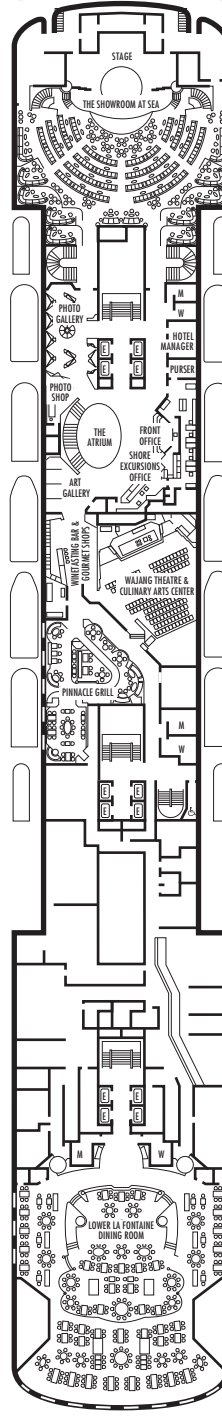

DOLPHIN DECK
Staterooms 1800–1956
90 ft. from bow to
Staterooms 1800 & 1801.

MAIN DECK
Staterooms 2500–2711
103 ft. from bow to
Staterooms 2500 & 2501.

LOWER PROMENADE DECK
Staterooms 3300–3439
118 ft. from bow to
Staterooms 3300 & 3301.

PROMENADE DECK

UPPER PROMENADE DECK

52 ft. to stern from
Staterooms 1943 & 1956.

16 ft. to stern from
Staterooms 2704, 2707 & 2711.

21 ft. to stern from
Staterooms 3428 & 3439.

STATEROOM SYMBOL LEGEND

- * Shower only
- Bath tub & shower
- ▲ 2 lower beds
- Triple (2 lower beds, 1 sofa bed)
- Quad (2 lower beds, 1 sofa bed, 1 upper)
- △ Partial sea view
- X Fully obstructed view

- + Connecting rooms
- ◇ These staterooms have portholes instead of windows
- ♿ Suites SB7041 & SB7040 are wheelchair accessible with bathtub & shower. Suites AA7061 & AA6223 and staterooms CQ6104, HH3439, EE3437, HH3428, H3399, H3394, CA3333, CA3331, E2709, E2704, E2702, L2696, J2555, J2554, G2500, FF1956, FF1943, G1807, G1806, G1805 & G1804 are wheelchair accessible, shower only.

SHIP SPECIFICATIONS & FACILITIES

- 1,404 Guests
- 603 Crew
- 59,885 Gross Tons
- 781 Feet Long
- 10 Guest Decks
- Wraparound Promenade Deck
- 7 Restaurants & Cafes
- 6 Entertainment Venues
- 7 Lounges/Bars
- 2 Outdoor Swimming Pools (one with sliding glass roof)
- Spa & Salon
- Fitness Center
- Suite Lounge
- Duty-free Shops
- Library/Internet Cafe
- Onboard Wi-Fi Access
- Casino
- Sport Courts