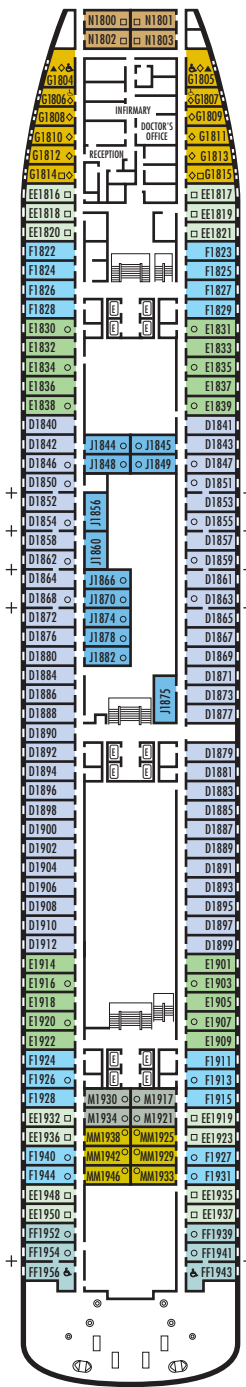

DOLPHIN DECK
Staterooms 1800–1956
90 ft. from bow to
Staterooms 1800 & 1801.

MAIN DECK
Staterooms 2500–2711
103 ft. from bow to
Staterooms 2500 & 2501.

LOWER PROMENADE DECK
Staterooms 3300–3439
118 ft. from bow to
Staterooms 3300 & 3301.

PROMENADE DECK

UPPER PROMENADE DECK

52 ft. to stern from
Staterooms 1943 & 1956.

16 ft. to stern from
Staterooms 2704, 2707 & 2711.

21 ft. to stern from
Staterooms 3428 & 3439.

STATEROOM SYMBOL LEGEND

- * Shower only
- Bath tub & shower
- ▲ 2 lower beds
- Triple (2 lower beds, 1 sofa bed)
- Quad (2 lower beds, 1 sofa bed, 1 upper)
- △ Partial sea view
- X Fully obstructed view

- + Connecting rooms
- ◇ These staterooms have portholes instead of windows
- ♿ Suites SB7041 & SB7040 are wheelchair accessible with bathtub & shower. Suites AA7061 & AA6223 and staterooms CQ6104, HH3439, EE3437, HH3428, H3399, H3394, CA3333, CA3331, E2709, E2704, E2702, L2696, J2555, J2554, G2500, FF1956, FF1943, G1807, G1806, G1805 & G1804 are wheelchair accessible, shower only.

SHIP SPECIFICATIONS & FACILITIES

- 1,404 Guests
- 603 Crew
- 59,885 Gross Tons
- 781 Feet Long
- 10 Guest Decks
- Wraparound Promenade Deck
- 7 Restaurants & Cafes
- 6 Entertainment Venues
- 7 Lounges/Bars
- 2 Outdoor Swimming Pools (one with sliding glass roof)
- Spa & Salon
- Fitness Center
- Suite Lounge
- Duty-free Shops
- Library/Internet Cafe
- Onboard Wi-Fi Access
- Casino
- Sport Courts