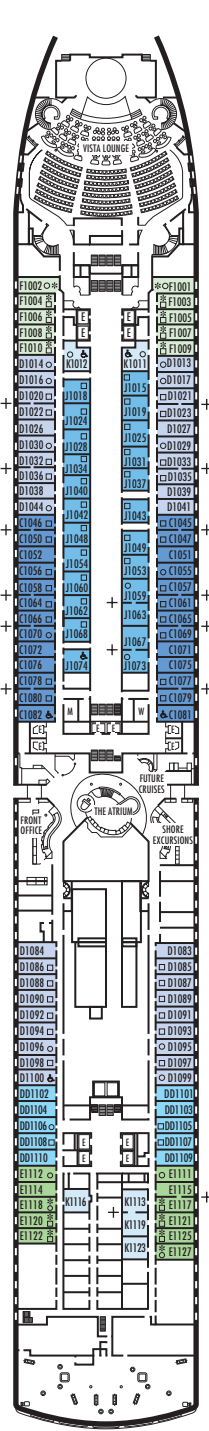

MAIN DECK
Staterooms 1001–1127
252 ft. from bow to
Staterooms 1001 & 1002.

LOWER PROMENADE DECK

PROMENADE DECK

UPPER PROMENADE DECK
Staterooms 4001–4185
102 ft. from bow to
Staterooms 4003 & 4002.

VERANDAH DECK
Staterooms 5001–5191
102 ft. from bow to
Staterooms 5001 & 5002.

UPPER VERANDAH DECK
Staterooms 6001–6177
112 ft. from bow to
Staterooms 6003 & 6004.

102 ft. to stern from
Staterooms 1123 & 1127.

9 ft. to stern from
Staterooms 4174 & 4179.

17ft. to stern from
Staterooms 5184 & 5185.

STATEROOM SYMBOL LEGEND

- Triple (2 lower beds, 1 sofa bed)
- Quad (2 lower beds, 1 sofa bed, 1 upper)
- △ Partial sea view
- × Fully obstructed view
- ⊕ Connecting rooms
- Shower only
- ♣ Single-sink vanity
- Staterooms have solid steel verandah railings instead of clear-view Plexiglas® railings
- ♿ Suites SY8068, SC6175, SC6164, SY5002 & SY5001 are wheelchair accessible, bathtub and roll-in shower. Suite SS6108 and staterooms I-8037, VA8032, VA8031, VA6049, VB6004, VB6003, VA5140, VA5137, VA5054, VA5051, VA4132, VA4131, H4090, H4089, VA4052, VA4051, D1100, C1082, C1081, J1074, K1012 & K1011 are wheelchair accessible, roll-in shower only.

SHIP SPECIFICATIONS & FACILITIES

- 1,972 Guests
- 811 Crew
- 82,318 Gross Tons
- 936 Feet Long
- 11 Guest Decks
- Wraparound Promenade Deck
- 6 Restaurants & Cafes
- 7 Entertainment Venues
- 10 Lounges/Bars
- 2 Outdoor Swimming Pools (one with sliding glass roof)
- Spa & Salon
- Fitness Center
- Suite Lounge
- Duty-free Shops
- Library/Internet Cafe
- Onboard Wi-Fi Access
- Casino
- Sport Courts