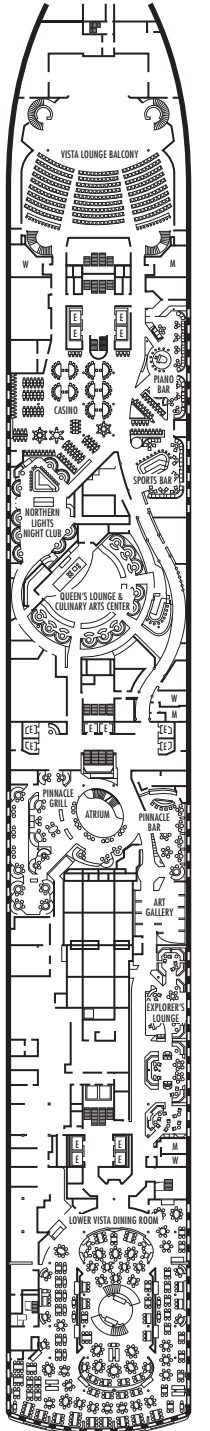

MAIN DECK
Staterooms 1001–1127
252 ft. from bow to
Staterooms 1001 & 1002.

LOWER PROMENADE DECK

PROMENADE DECK

UPPER PROMENADE DECK
Staterooms 4001–4185
102 ft. from bow to
Staterooms 4003 & 4002.

VERANDAH DECK
Staterooms 5001–5191
102 ft. from bow to
Staterooms 5001 & 5002.

UPPER VERANDAH DECK
Staterooms 6001–6177
112 ft. from bow to
Staterooms 6003 & 6004.

102 ft. to stern from
Staterooms 1123 & 1127.

9 ft. to stern from
Staterooms 4174 & 4179.

17ft. to stern from
Staterooms 5184 & 5185.

STATEROOM SYMBOL LEGEND

- Triple (2 lower beds, 1 sofa bed)
- Quad (2 lower beds, 1 sofa bed, 1 upper)
- △ Partial sea view
- × Fully obstructed view
- ⊕ Connecting rooms
- Shower only
- ♣ Single-sink vanity
- Staterooms have solid steel verandah railings instead of clear-view Plexiglas® railings
- ♿ Suites SY8068, SC6175, SC6164, SY5002 & SY5001 are wheelchair accessible, bathtub and roll-in shower. Suite SS6108 and staterooms I-8037, VA8032, VA8031, VA6049, VB6004, VB6003, VA5140, VA5137, VA5054, VA5051, VA4132, VA4131, H4090, H4089, VA4052, VA4051, D1100, C1082, C1081, J1074, K1012 & K1011 are wheelchair accessible, roll-in shower only.

SHIP SPECIFICATIONS & FACILITIES

- 1,972 Guests
- 811 Crew
- 82,318 Gross Tons
- 936 Feet Long
- 11 Guest Decks
- Wraparound Promenade Deck
- 6 Restaurants & Cafes
- 7 Entertainment Venues
- 10 Lounges/Bars
- 2 Outdoor Swimming Pools (one with sliding glass roof)
- Spa & Salon
- Fitness Center
- Suite Lounge
- Duty-free Shops
- Library/Internet Cafe
- Onboard Wi-Fi Access
- Casino
- Sport Courts