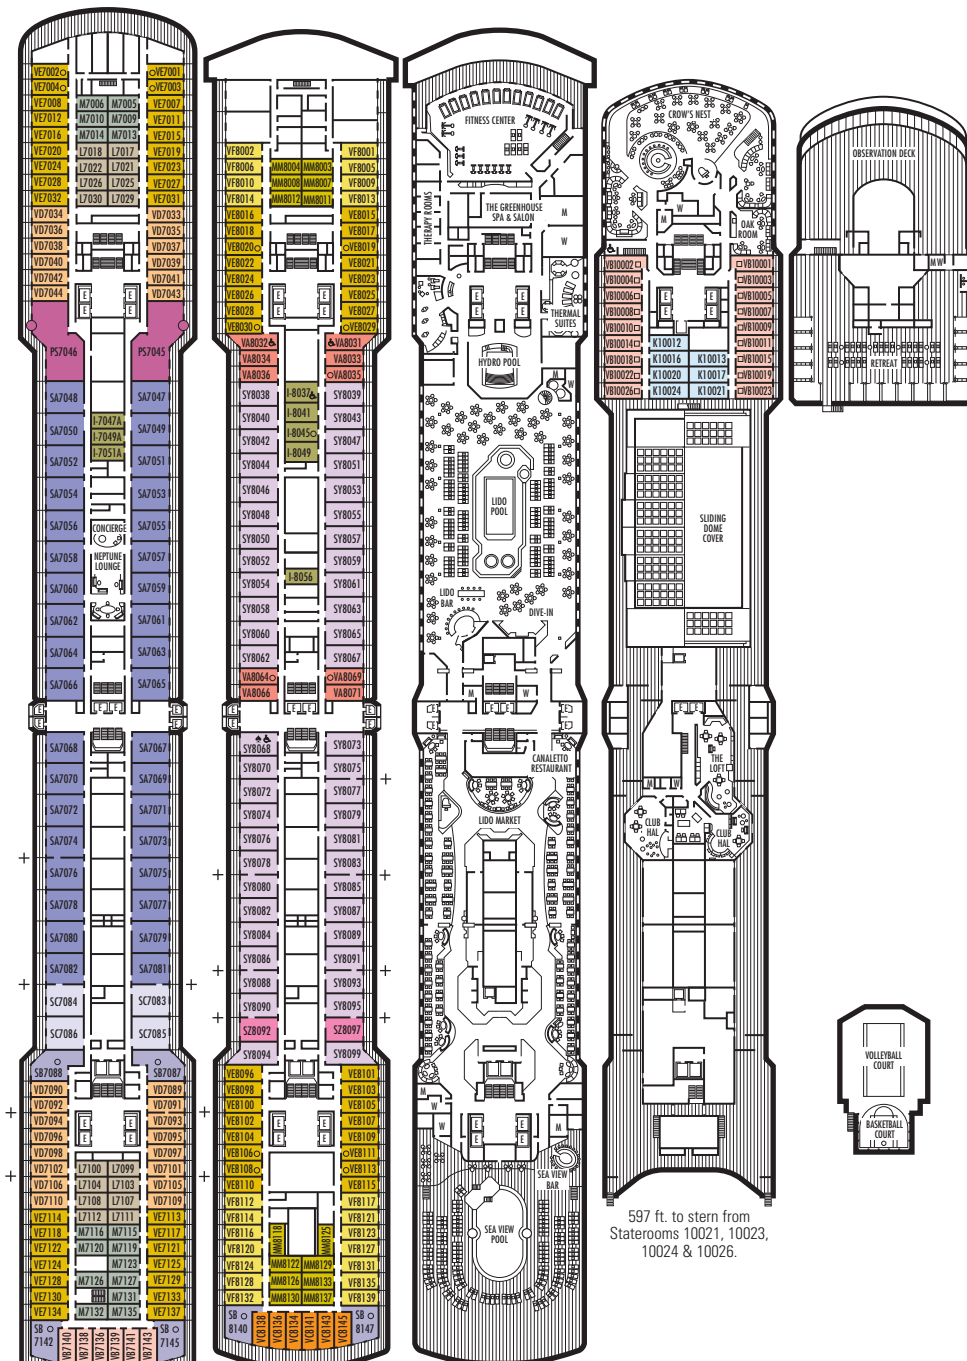

UPPER VERANDAH DECK
Staterooms 6001–6177
112 ft. from bow to
Staterooms 6003 & 6004.

102 ft. to stern from
Staterooms 1123 & 1127.

9 ft. to stern from
Staterooms 4174 & 4179.

17ft. to stern from
Staterooms 5184 & 5185.

SHIP SPECIFICATIONS & FACILITIES

- 1,972 Guests
- 811 Crew
- 82,318 Gross Tons
- 936 Feet Long
- 11 Guest Decks
- Wraparound Promenade Deck
- 6 Restaurants & Cafes
- 7 Entertainment Venues
- 10 Lounges/Bars
- 2 Outdoor Swimming Pools (one with sliding glass roof)
- Spa & Salon
- Fitness Center
- Suite Lounge
- Duty-free Shops
- Library/Internet Cafe
- Onboard Wi-Fi Access
- Casino
- Sport Courts

Large: 2 lower beds convertible to 1 queen-size bed, bathtub & shower.

G H HH

Large: 2 lower beds convertible to 1 queen-size bed, bathtub & shower. All G-category staterooms have partial sea views. All H- & HH-category staterooms have fully obstructed views.

INTERIOR STATEROOMS

I J K L M

MM N

Large or Standard: 2 lower beds convertible to 1 queen-size bed, shower.

27 ft. to stern from
Staterooms 7136 & 7139.

34 ft. to stern from
Staterooms 8134 & 8141.

597 ft. to stern from
Staterooms 10021, 10023,
10024 & 10026.