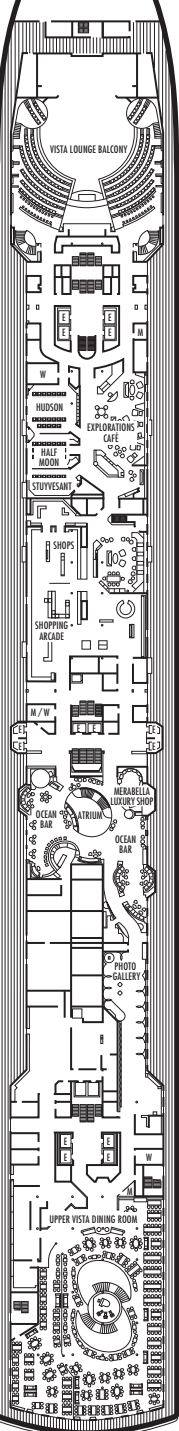

MAIN DECK
Staterooms 1001–1127
252 ft. from bow to
Staterooms 1001 & 1002.

LOWER PROMENADE DECK

PROMENADE DECK

UPPER PROMENADE DECK
Staterooms 4001–4185
102 ft. from bow to
Staterooms 4003 & 4002.

VERANDAH DECK
Staterooms 5001–5191
102 ft. from bow to
Staterooms 5001 & 5002.

UPPER VERANDAH DECK
Staterooms 6001–6177
112 ft. from bow to
Staterooms 6003 & 6004.

102 ft. to stern from
Staterooms 1123 & 1127.

9 ft. to stern from
Staterooms 4174 & 4179.

17ft. to stern from
Staterooms 5184 & 5185.

STATEROOM SYMBOL LEGEND

- Triple (2 lower beds, 1 sofa bed)
- Quad (2 lower beds, 1 sofa bed, 1 upper)
- △ Partial sea view
- × Fully obstructed view
- ⊕ Connecting rooms
- Shower only
- ♣ Single-sink vanity
- Staterooms have solid steel verandah railings instead of clear-view Plexiglas® railings
- ♿ Suites SY8068, SC6175, SC6164, SY5002 & SY5001 are wheelchair accessible, bathtub and roll-in shower. Suite SS6108 and staterooms I-8037, VA8032, VA8031, VA6049, VB6004, VB6003, VA5140, VA5137, VA5054, VA5051, VA4132, VA4131, H4090, H4089, VA4052, VA4051, D1100, C1082, C1081, J1074, K1012 & K1011 are wheelchair accessible, roll-in shower only.

SHIP SPECIFICATIONS & FACILITIES

- 1,972 Guests
- 811 Crew
- 82,318 Gross Tons
- 936 Feet Long
- 11 Guest Decks
- Wraparound Promenade Deck
- 6 Restaurants & Cafes
- 7 Entertainment Venues
- 10 Lounges/Bars
- 2 Outdoor Swimming Pools (one with sliding glass roof)
- Spa & Salon
- Fitness Center
- Suite Lounge
- Duty-free Shops
- Library/Internet Cafe
- Onboard Wi-Fi Access
- Casino
- Sport Courts