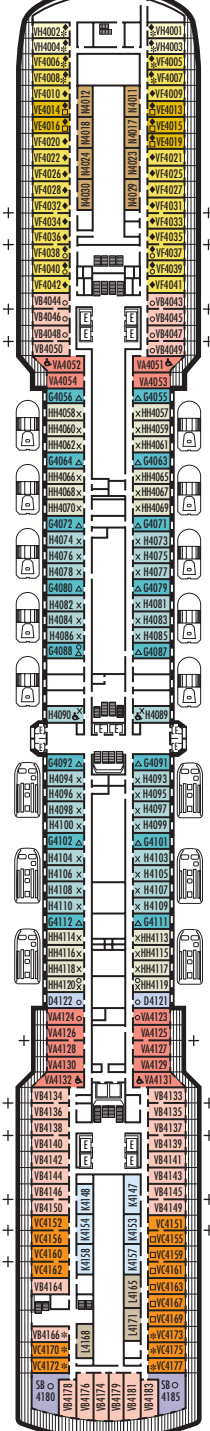

MAIN DECK
Staterooms 1001–1127
252 ft. from bow to
Staterooms 1001 & 1002.

LOWER PROMENADE DECK

PROMENADE DECK

UPPER PROMENADE DECK
Staterooms 4001–4185
102 ft. from bow to
Staterooms 4003 & 4002.

VERANDAH DECK
Staterooms 5001–5191
102 ft. from bow to
Staterooms 5001 & 5002.

UPPER VERANDAH DECK
Staterooms 6001–6177
112 ft. from bow to
Staterooms 6003 & 6004.

102 ft. to stern from
Staterooms 1123 & 1127.

9 ft. to stern from
Staterooms 4174 & 4179.

17ft. to stern from
Staterooms 5184 & 5185.

STATEROOM SYMBOL LEGEND

- Triple (2 lower beds, 1 sofa bed)
- Quad (2 lower beds, 1 sofa bed, 1 upper)
- △ Partial sea view
- × Fully obstructed view
- ⊕ Connecting rooms
- Shower only
- ♣ Single-sink vanity
- Staterooms have solid steel verandah railings instead of clear-view Plexiglas® railings
- ♿ Suites SY8068, SC6175, SC6164, SY5002 & SY5001 are wheelchair accessible, bathtub and roll-in shower. Suite SS6108 and staterooms I-8037, VA8032, VA8031, VA6049, VB6004, VB6003, VA5140, VA5137, VA5054, VA5051, VA4132, VA4131, H4090, H4089, VA4052, VA4051, D1100, C1082, C1081, J1074, K1012 & K1011 are wheelchair accessible, roll-in shower only.

SHIP SPECIFICATIONS & FACILITIES

- 1,972 Guests
- 811 Crew
- 82,318 Gross Tons
- 936 Feet Long
- 11 Guest Decks
- Wraparound Promenade Deck
- 6 Restaurants & Cafes
- 7 Entertainment Venues
- 10 Lounges/Bars
- 2 Outdoor Swimming Pools (one with sliding glass roof)
- Spa & Salon
- Fitness Center
- Suite Lounge
- Duty-free Shops
- Library/Internet Cafe
- Onboard Wi-Fi Access
- Casino
- Sport Courts