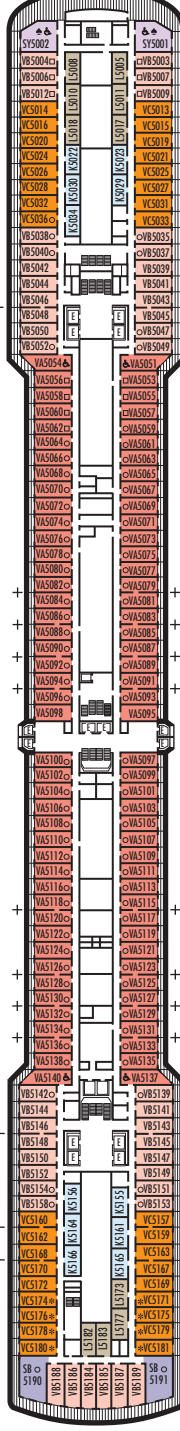

MAIN DECK
Staterooms 1001–1127
252 ft. from bow to
Staterooms 1001 & 1002.

LOWER PROMENADE DECK

PROMENADE DECK

UPPER PROMENADE DECK
Staterooms 4001–4185
102 ft. from bow to
Staterooms 4003 & 4002.

VERANDAH DECK
Staterooms 5001–5191
102 ft. from bow to
Staterooms 5001 & 5002.

UPPER VERANDAH DECK
Staterooms 6001–6177
112 ft. from bow to
Staterooms 6003 & 6004.

102 ft. to stern from
Staterooms 1123 & 1127.

9 ft. to stern from
Staterooms 4174 & 4179.

17ft. to stern from
Staterooms 5184 & 5185.

STATEROOM SYMBOL LEGEND

- Triple (2 lower beds, 1 sofa bed)
- Quad (2 lower beds, 1 sofa bed, 1 upper)
- △ Partial sea view
- × Fully obstructed view
- ⊕ Connecting rooms
- Shower only
- ♣ Single-sink vanity
- Staterooms have solid steel verandah railings instead of clear-view Plexiglas® railings
- ♿ Suites SY8068, SC6175, SC6164, SY5002 & SY5001 are wheelchair accessible, bathtub and roll-in shower. Suite SS6108 and staterooms I-8037, VA8032, VA8031, VA6049, VB6004, VB6003, VA5140, VA5137, VA5054, VA5051, VA4132, VA4131, H4090, H4089, VA4052, VA4051, D1100, C1082, C1081, J1074, K1012 & K1011 are wheelchair accessible, roll-in shower only.

SHIP SPECIFICATIONS & FACILITIES

- 1,972 Guests
- 811 Crew
- 82,318 Gross Tons
- 936 Feet Long
- 11 Guest Decks
- Wraparound Promenade Deck
- 6 Restaurants & Cafes
- 7 Entertainment Venues
- 10 Lounges/Bars
- 2 Outdoor Swimming Pools (one with sliding glass roof)
- Spa & Salon
- Fitness Center
- Suite Lounge
- Duty-free Shops
- Library/Internet Cafe
- Onboard Wi-Fi Access
- Casino
- Sport Courts