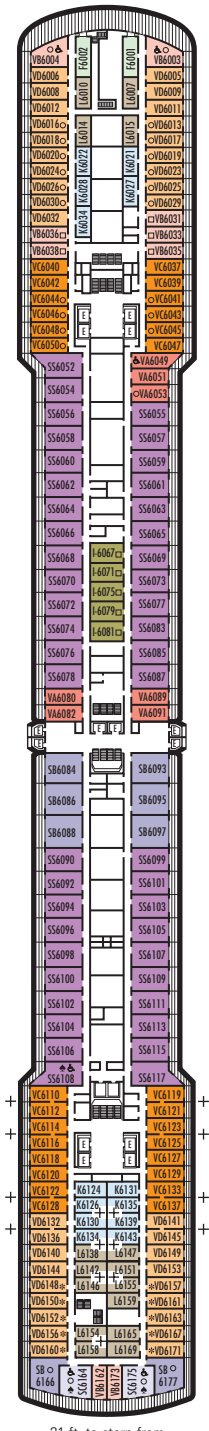

MAIN DECK
Staterooms 1001–1127
252 ft. from bow to
Staterooms 1001 & 1002.

LOWER PROMENADE DECK

PROMENADE DECK

UPPER PROMENADE DECK
Staterooms 4001–4185
102 ft. from bow to
Staterooms 4003 & 4002.

VERANDAH DECK
Staterooms 5001–5191
102 ft. from bow to
Staterooms 5001 & 5002.

UPPER VERANDAH DECK
Staterooms 6001–6177
112 ft. from bow to
Staterooms 6003 & 6004.

102 ft. to stern from
Staterooms 1123 & 1127.

9 ft. to stern from
Staterooms 4174 & 4179.

17ft. to stern from
Staterooms 5184 & 5185.

STATEROOM SYMBOL LEGEND

- Triple (2 lower beds, 1 sofa bed)
- Quad (2 lower beds, 1 sofa bed, 1 upper)
- △ Partial sea view
- × Fully obstructed view
- ⊕ Connecting rooms
- Shower only
- ♣ Single-sink vanity
- Staterooms have solid steel verandah railings instead of clear-view Plexiglas® railings
- ♿ Suites SY8068, SC6175, SC6164, SY5002 & SY5001 are wheelchair accessible, bathtub and roll-in shower. Suite SS6108 and staterooms I-8037, VA8032, VA8031, VA6049, VB6004, VB6003, VA5140, VA5137, VA5054, VA5051, VA4132, VA4131, H4090, H4089, VA4052, VA4051, D1100, C1082, C1081, J1074, K1012 & K1011 are wheelchair accessible, roll-in shower only.

SHIP SPECIFICATIONS & FACILITIES

- 1,972 Guests
- 811 Crew
- 82,318 Gross Tons
- 936 Feet Long
- 11 Guest Decks
- Wraparound Promenade Deck
- 6 Restaurants & Cafes
- 7 Entertainment Venues
- 10 Lounges/Bars
- 2 Outdoor Swimming Pools (one with sliding glass roof)
- Spa & Salon
- Fitness Center
- Suite Lounge
- Duty-free Shops
- Library/Internet Cafe
- Onboard Wi-Fi Access
- Casino
- Sport Courts