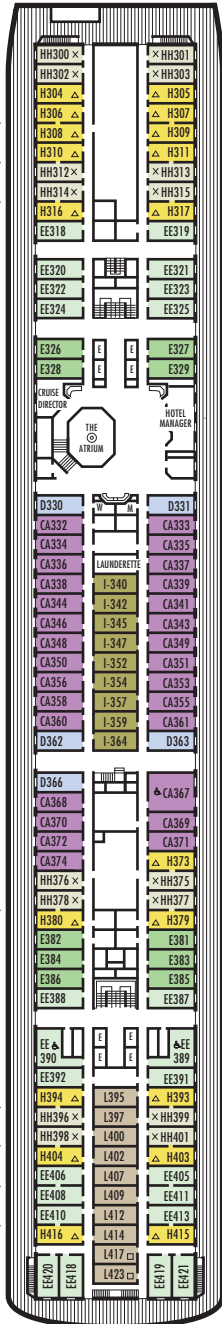

A DECK
Staterooms 700-848
106 ft. from bow to
Staterooms 700, 701 & 703.

43 ft. to stern from
Staterooms 833 & 848.

MAIN DECK
Staterooms 500-698
102 ft. from bow to
Stateroom 500.

22 ft. to stern from
Staterooms 691, 693, 696 & 698.

LOWER PROMENADE DECK
Staterooms 300-423
106 ft. from bow to
Staterooms 300 & 301.

13 ft. to stern from
Staterooms 418, 419, 420 & 421.

PROMENADE DECK

UPPER PROMENADE DECK

STATEROOM SYMBOL LEGEND

- Triple (2 lower beds, 1 sofa bed)
- Quad (2 lower beds, 1 sofa bed, 1 upper)
- △ Partial sea view
- × Fully obstructed view
- + Connecting rooms
- ◇ These staterooms have portholes instead of windows

- ★ Suites SA030, B200 & B202 and staterooms K500, G501, G502, C563, FF829 & FF831 are modified accessible, shower only with small step, step into bathroom, standard interior and exterior door size
- ♿ Staterooms CA367, EE389, EE390, G704, G706, G709 & G711 are wheelchair accessible, roll-in shower only, wheelchair-accessible doorways

SHIP SPECIFICATIONS & FACILITIES

- 1,258 Guests
- 569 Crew
- 55,575 Gross Tons
- 719 Feet Long
- 10 Guest Decks
- Wraparound Promenade Deck
- 6 Restaurants & Cafes
- 6 Entertainment Venues
- 6 Lounges/Bars
- 2 Outdoor Swimming Pools (one with sliding glass roof)
- Spa & Salon
- Fitness Center
- Suite Lounge
- Duty-free Shops
- Library/Internet Cafe
- Onboard Wi-Fi Access
- Casino
- Sport Courts