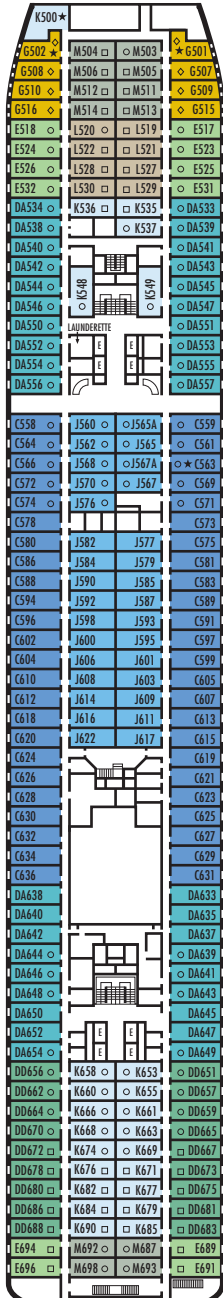

A DECK
Staterooms 700-848
106 ft. from bow to
Staterooms 700, 701 & 703.

43 ft. to stern from
Staterooms 833 & 848.

MAIN DECK
Staterooms 500-698
102 ft. from bow to
Stateroom 500.

22 ft. to stern from
Staterooms 691, 693, 696 & 698.

LOWER PROMENADE DECK
Staterooms 300-423
106 ft. from bow to
Staterooms 300 & 301.

13 ft. to stern from
Staterooms 418, 419, 420 & 421.

PROMENADE DECK

UPPER PROMENADE DECK

STATEROOM SYMBOL LEGEND

- Triple (2 lower beds, 1 sofa bed)
- Quad (2 lower beds, 1 sofa bed, 1 upper)
- △ Partial sea view
- × Fully obstructed view
- + Connecting rooms
- ◇ These staterooms have portholes instead of windows

- ★ Suites SA030, B200 & B202 and staterooms K500, G501, G502, C563, FF829 & FF831 are modified accessible, shower only with small step, step into bathroom, standard interior and exterior door size
- ♿ Staterooms CA367, EE389, EE390, G704, G706, G709 & G711 are wheelchair accessible, roll-in shower only, wheelchair-accessible doorways

SHIP SPECIFICATIONS & FACILITIES

- 1,258 Guests
- 569 Crew
- 55,575 Gross Tons
- 719 Feet Long
- 10 Guest Decks
- Wraparound Promenade Deck
- 6 Restaurants & Cafes
- 6 Entertainment Venues
- 6 Lounges/Bars
- 2 Outdoor Swimming Pools (one with sliding glass roof)
- Spa & Salon
- Fitness Center
- Suite Lounge
- Duty-free Shops
- Library/Internet Cafe
- Onboard Wi-Fi Access
- Casino
- Sport Courts