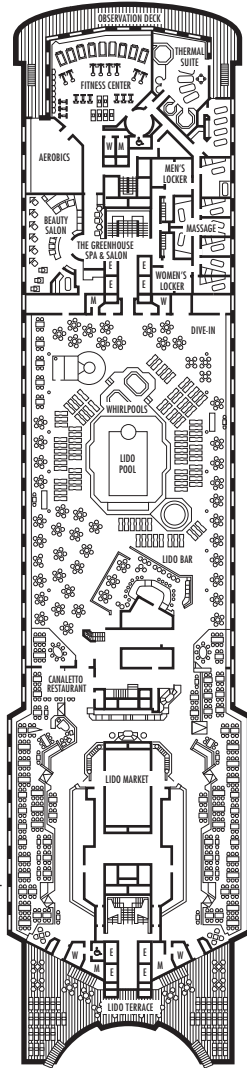

VERANDAH DECK
Staterooms 100–220
156 ft. from bow to
Stateroom 100.

NAVIGATION DECK
Staterooms 001–065
205 ft. from bow to
Staterooms 001 & 002.

LIDO DECK

SPORTS DECK

MS MAASDAM

DECK PLANS & STATEROOMS

The deck plans are color-coded by category of stateroom, and the category letter precedes the stateroom number in each room. All staterooms are equipped with flat-panel television, DVD player, telephone and multichannel music.

Important Note: Not all staterooms within each category have the same furniture configuration and/or facilities. Appropriate symbols within the rooms on the deck plans describe differences from the stateroom descriptions below.

VERANDAH SUITES

PS
Pinnacle Suite: Bedroom with 1 king-size bed, oversized whirlpool bath & shower, living room, dining room, dressing room, private verandah, pantry, 1 sofa bed for 2 persons, mini-bar, refrigerator, guest toilet, floor-to-ceiling windows.

SA SB
Neptune Suites: 2 lower beds convertible to 1 king-size bed, whirlpool bath & shower, large sitting area, dressing room, private verandah, 1 sofa bed for 2 persons, mini-bar, refrigerator, floor-to-ceiling windows.

A B BA BB

BC
Vista Suites: 2 lower beds convertible to 1 queen-size bed, whirlpool bath & shower, sitting area, private verandah, mini-bar, refrigerator, floor-to-ceiling windows.

OCEAN-VIEW STATEROOMS

CA
Lanai: 2 lower beds convertible to 1 queen-size bed, bathtub & shower. Sliding glass doors lead onto the walk-around Lower Promenade Deck.

CQ C D DA DD

E EE F FF
Large: 2 lower beds convertible to 1 queen-size bed, bathtub & shower.