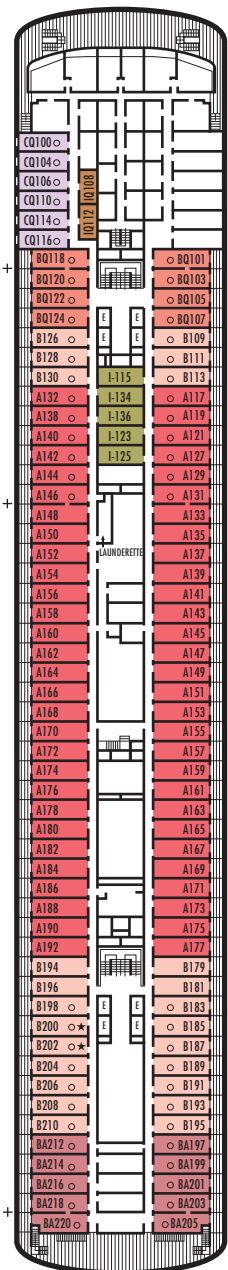

VERANDAH DECK
Staterooms 100–220
156 ft. from bow to
Stateroom 100.

30 ft. to stern from
Staterooms 205 & 220.

NAVIGATION DECK
Staterooms 001–065
205 ft. from bow to
Staterooms 001 & 002.