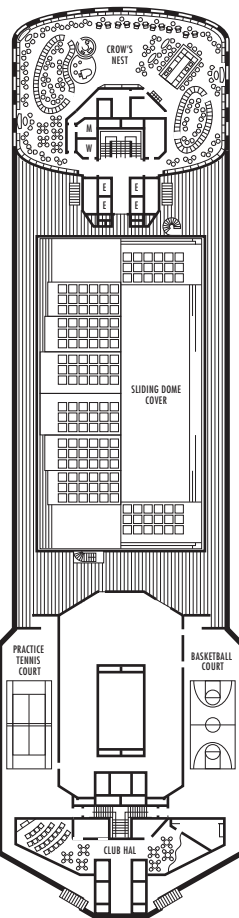

SPORTS DECK