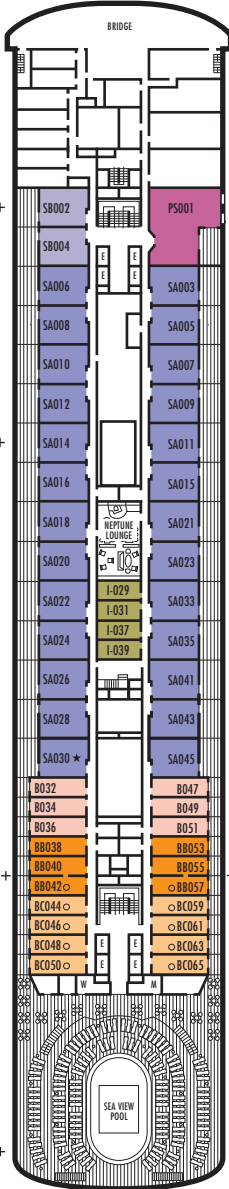

112 ft. to stern from
Staterooms 050 & 065.