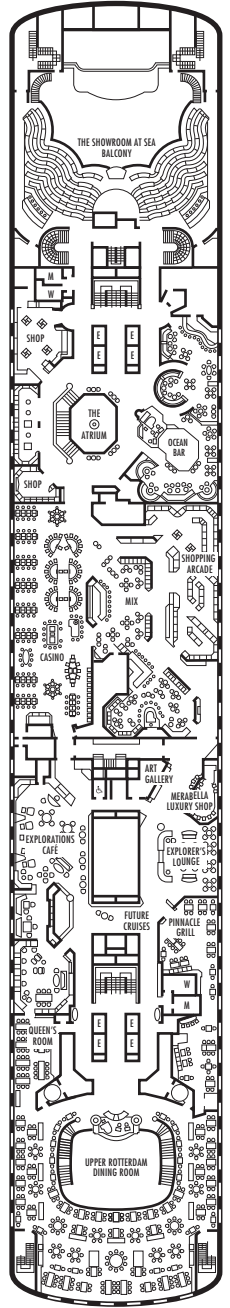

A DECK
Staterooms 700-848
106 ft. from bow to
Staterooms 700, 701 & 703.

43 ft. to stern from
Staterooms 833 & 848.

MAIN DECK
Staterooms 500-698
102 ft. from bow to
Stateroom 500.

22 ft. to stern from
Staterooms 691, 693, 696 & 698.

LOWER PROMENADE DECK
Staterooms 300-423
106 ft. from bow to
Staterooms 300 & 301.

13 ft. to stern from
Staterooms 418, 419, 420 & 421.

PROMENADE DECK

UPPER PROMENADE DECK

STATEROOM SYMBOL LEGEND

- Triple (2 lower beds, 1 sofa bed)
- Quad (2 lower beds, 1 sofa bed, 1 upper)
- △ Partial sea view
- × Fully obstructed view
- + Connecting rooms
- ◇ These staterooms have portholes instead of windows

- ★ Suites SA030, B200 & B202 and staterooms K500, G501, G502, C563, FF829 & FF831 are modified accessible, shower only with small step, step into bathroom, standard interior and exterior door size
- ♿ Staterooms CA367, EE389, EE390, G704, G706, G709 & G711 are wheelchair accessible, roll-in shower only, wheelchair-accessible doorways

SHIP SPECIFICATIONS & FACILITIES

- 1,258 Guests
- 569 Crew
- 55,575 Gross Tons
- 719 Feet Long
- 10 Guest Decks
- Wraparound Promenade Deck
- 6 Restaurants & Cafes
- 6 Entertainment Venues
- 6 Lounges/Bars
- 2 Outdoor Swimming Pools (one with sliding glass roof)
- Spa & Salon
- Fitness Center
- Suite Lounge
- Duty-free Shops
- Library/Internet Cafe
- Onboard Wi-Fi Access
- Casino
- Sport Courts