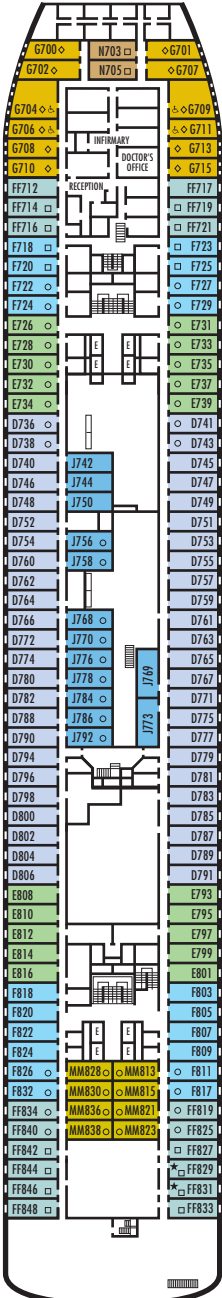

A DECK
Staterooms 700-848
106 ft. from bow to
Staterooms 700, 701 & 703.

43 ft. to stern from
Staterooms 833 & 848.

MAIN DECK
Staterooms 500-698
102 ft. from bow to
Stateroom 500.

22 ft. to stern from
Staterooms 691, 693, 696 & 698.

LOWER PROMENADE DECK
Staterooms 300-423
106 ft. from bow to
Staterooms 300 & 301.

13 ft. to stern from
Staterooms 418, 419, 420 & 421.

PROMENADE DECK

UPPER PROMENADE DECK

STATEROOM SYMBOL LEGEND

- Triple (2 lower beds, 1 sofa bed)
- Quad (2 lower beds, 1 sofa bed, 1 upper)
- △ Partial sea view
- × Fully obstructed view
- + Connecting rooms
- ◇ These staterooms have portholes instead of windows

- ★ Suites SA030, B200 & B202 and staterooms K500, G501, G502, C563, FF829 & FF831 are modified accessible, shower only with small step, step into bathroom, standard interior and exterior door size
- ♿ Staterooms CA367, EE389, EE390, G704, G706, G709 & G711 are wheelchair accessible, roll-in shower only, wheelchair-accessible doorways

SHIP SPECIFICATIONS & FACILITIES

- 1,258 Guests
- 569 Crew
- 55,575 Gross Tons
- 719 Feet Long
- 10 Guest Decks
- Wraparound Promenade Deck
- 6 Restaurants & Cafes
- 6 Entertainment Venues
- 6 Lounges/Bars
- 2 Outdoor Swimming Pools (one with sliding glass roof)
- Spa & Salon
- Fitness Center
- Suite Lounge
- Duty-free Shops
- Library/Internet Cafe
- Onboard Wi-Fi Access
- Casino
- Sport Courts