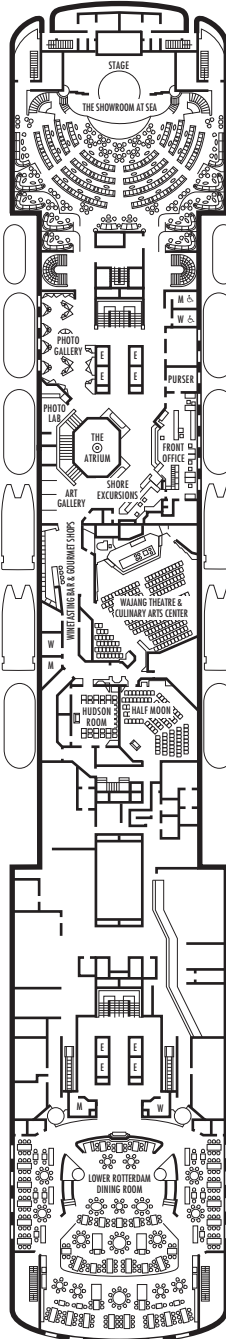

A DECK
Staterooms 700-848
106 ft. from bow to
Staterooms 700, 701 & 703.

43 ft. to stern from
Staterooms 833 & 848.

MAIN DECK
Staterooms 500-698
102 ft. from bow to
Stateroom 500.

22 ft. to stern from
Staterooms 691, 693, 696 & 698.

LOWER PROMENADE DECK
Staterooms 300-423
106 ft. from bow to
Staterooms 300 & 301.

13 ft. to stern from
Staterooms 418, 419, 420 & 421.

PROMENADE DECK

UPPER PROMENADE DECK

STATEROOM SYMBOL LEGEND

- Triple (2 lower beds, 1 sofa bed)
- Quad (2 lower beds, 1 sofa bed, 1 upper)
- △ Partial sea view
- × Fully obstructed view
- + Connecting rooms
- ◇ These staterooms have portholes instead of windows

- ★ Suites SA030, B200 & B202 and staterooms K500, G501, G502, C563, FF829 & FF831 are modified accessible, shower only with small step, step into bathroom, standard interior and exterior door size
- ♿ Staterooms CA367, EE389, EE390, G704, G706, G709 & G711 are wheelchair accessible, roll-in shower only, wheelchair-accessible doorways

SHIP SPECIFICATIONS & FACILITIES

- 1,258 Guests
- 569 Crew
- 55,575 Gross Tons
- 719 Feet Long
- 10 Guest Decks
- Wraparound Promenade Deck
- 6 Restaurants & Cafes
- 6 Entertainment Venues
- 6 Lounges/Bars
- 2 Outdoor Swimming Pools (one with sliding glass roof)
- Spa & Salon
- Fitness Center
- Suite Lounge
- Duty-free Shops
- Library/Internet Cafe
- Onboard Wi-Fi Access
- Casino
- Sport Courts