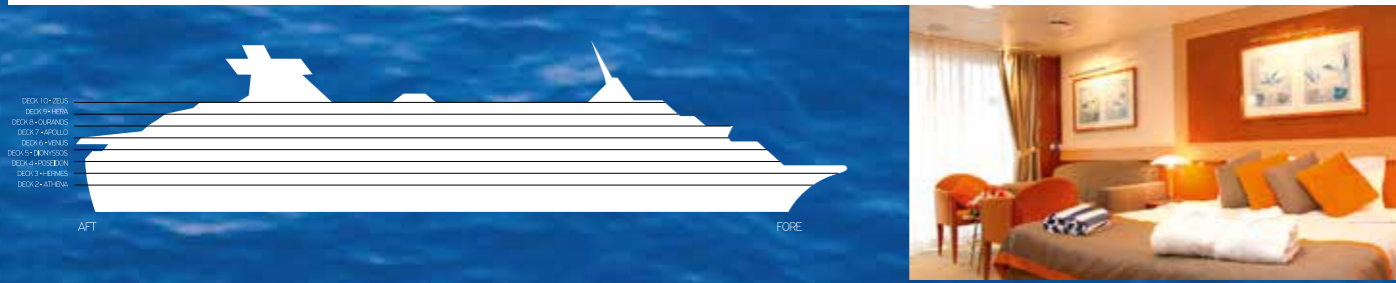

Celestyal Olympia

Grand Suite

Deck Places to have a good meal

9 - HERA	Leda Casual Dining - Aura Grill
4 - POSEIDON	Aegean Restaurant

Deck Places to have fun

10 - ZEUS	Thalassa Bar
9 - HERA	Helios Bar - Horizons Bar (Deck 12)
7 - APOLLO	Eclipse Bar
5 - DIONYSOS	Muses Lounge - Argo Bar - Selene Lounge (Disco)

Deck Places to treat yourself

9 - HERA	Swimming Pools
8 - OURANOS	Saunas - Olympian Gym
7 - APOLLO	Kid's Club
5 - DIONYSOS	Sana Beauty Centre
4 - POSEIDON	Reception - Destination Services - Library - Agora Duty Free & Travel Value Shop
1	Medical Centre

Category	Deck	Description	Number of cabins
Inside Cabins			
IA	2-ATHENA / 3-HERMES	2 lower beds, 3rd/4th berth, bathroom with shower	36
IB	2-ATHENA	2 lower beds, 3rd/4th berth, bathroom with shower	78
IC	3-HERMES	2 lower beds, 3rd/4th berth, bathroom with shower	85
ID	4-POSEIDON	2 lower beds bathroom with shower	39
IE	5-DIONYSOS	2 lower beds bathroom with shower	34
IF	6-VENUS	2 lower beds bathroom with shower	34
Outside Cabins			
XA	2-ATHENA / 3-HERMES	2 lower beds, 3rd/4th berth, bathroom with shower	68
XB	2-ATHENA	2 lower beds, 3rd/4th berth, bathroom with shower	92
XC	3-HERMES	2 lower beds, 3rd/4th berth, bathroom with shower	94
XD	4-POSEIDON	2 lower beds, 3rd/4th berth, bathroom with shower	52
XE	5-DIONYSOS	2 lower beds bathroom with shower	42
XF	6-VENUS	2 lower beds bathroom with shower	40
Suites			
SJ Junior Suite	7-APOLLO	2 lower beds or matrimonial, sofa bed, bathroom with bathtub or shower	21
SB Balcony Suite	9-HERA	Matrimonial bed, sofa bed, bathroom with bathtub, balcony	7
SG Grand Suite	9-HERA	Matrimonial bed, sofa bed, bathroom with bathtub and shower, balcony	2

SHIP SPECIFICATIONS

Tonnage	37,584
Length	214.88 m
Breadth	28.4 m
Draught	7 m
Cruising Speed	19 knots
Passenger Decks	10
Elevators	7
Stabilizers	YES
Electric Current	110v
Classification Society	Det Norske Veritas

CABIN ACCOMMODATIONS

Total Outside Cabins	418
Total Inside Cabins	306
Total Cabins	724

CREW MEMBERS

Nationality of Officers	Hellenic & International
Nationality of Crew	European & International

CABIN AMENITIES

All cabins are equipped with shower, WC, air condition, telephone, TV, safety boxes and hairdryers.
All SJ, SB & SG categories have refrigerated mini bar.

Deck plans and cabins' layouts are given purely as a guide. Size and layout may vary within the same category. Some cabins in SJ category might have partially obstructed view.

Symbol Legend

- None 2 lower beds
- double bed
- 2 lower beds + 2 upper beds
- ★ Sofa bed
- ●★ Double bed + sofa + cabin with bathtub
- ⊛ Suitable for wheelchairs
- Cabins with bathtub
- ⊖ Cabins with obstructed view

DECK 10 - ZEUS