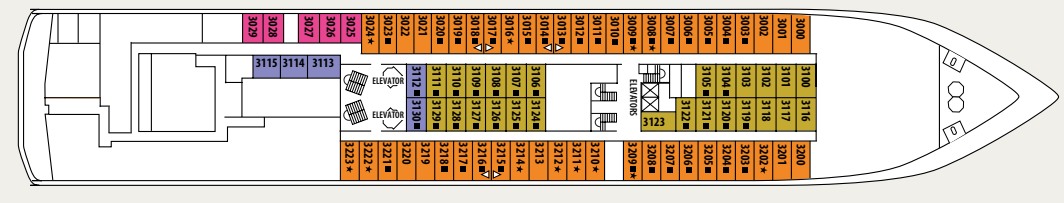

DECK 3 - HERMES