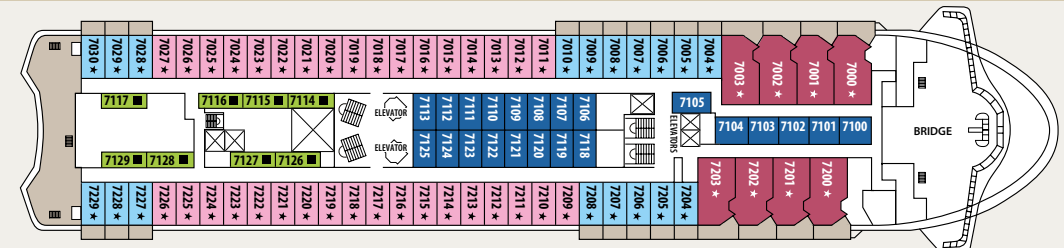

DECK 7 - APOLLO