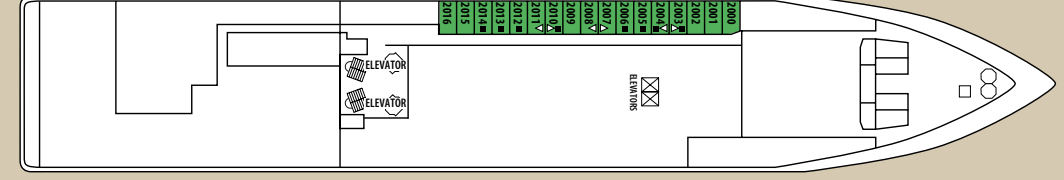

DECK 2 - ATHENA