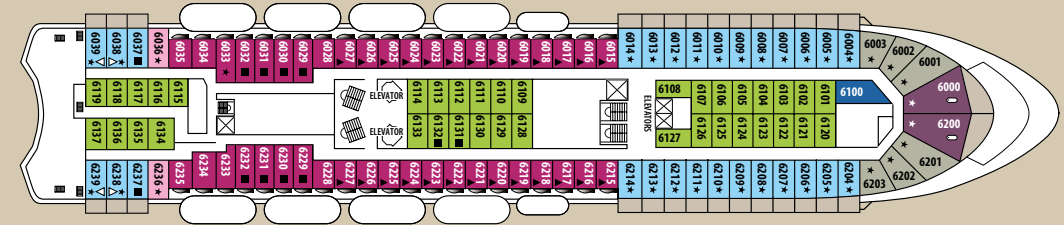

SHIP SPECIFICATIONS

Tonnage	25.611
Length	162 m
Breadth	25,6 m
Draught	6,10 m
Cruising Speed	18 knots
Passenger Decks	9
Elevators	4
Stabilizers	YES
Electric Current	110 - 220V AC
Classification Society	DNV

DECK 10 - ZEUS

DECK 9 - HERA

DECK 8 - OURANOS

DECK 7 - APOLLO

DECK 6 - VENUS

DECK 5 - DIONYSOS

DECK 4 - POSEIDON

DECK 3 - HERMES

DECK 2 - ATHENA