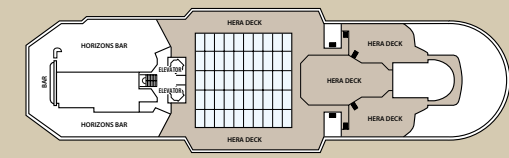

All cabins are equipped with shower, WC, air condition, telephone, hair dryer, safety boxes and TV.

SYMBOL LEGEND

- none 2 lower beds
- 1 lower bed + 1 upper bed
- ▲ 2 lower beds + 1 upper bed
- 2 lower beds + 2 upper beds
- ★ 2 lower beds + sofa
- ★* 2 lower beds + 2 upper beds + sofa
- * Suitable for wheelchairs
- ◁ ▷ Connected Cabins
- ◁ ▷ Cabins with bathtub
- ◁ ▷ Cabins with portholes
- ◁ ▷ Cabins with obstructed view