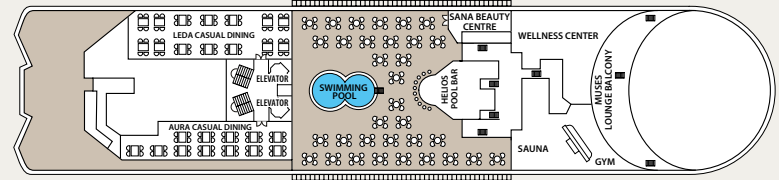

DECK 9 - HERA