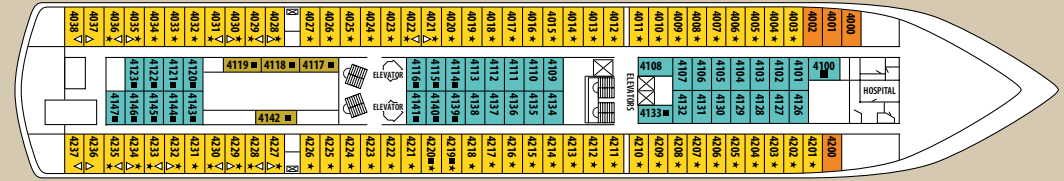

SHIP SPECIFICATIONS

Tonnage	25.611
Length	162 m
Breadth	25,6 m
Draught	6,10 m
Cruising Speed	18 knots
Passenger Decks	9
Elevators	4
Stabilizers	YES
Electric Current	110 - 220V AC
Classification Society	DNV

All cabins are equipped with shower, WC, air condition, telephone, hair dryer, safety boxes and TV.

SYMBOL LEGEND

- none 2 lower beds
- 1 lower bed + 1 upper bed
- ▲ 2 lower beds + 1 upper bed
- 2 lower beds + 2 upper beds
- ★ 2 lower beds + sofa
- ★* 2 lower beds + 2 upper beds + sofa
- * Suitable for wheelchairs
- ◁ ▷ Connected Cabins
- ◁ ▷ Cabins with bathtub
- ◁ ▷ Cabins with portholes
- ◁ ▷ Cabins with obstructed view

DECK 10 - ZEUS

DECK 9 - HERA

DECK 8 - OURANOS

DECK 7 - APOLLO

DECK 6 - VENUS

DECK 5 - DIONYSOS

DECK 4 - POSEIDON

DECK 3 - HERMES

DECK 2 - ATHENA