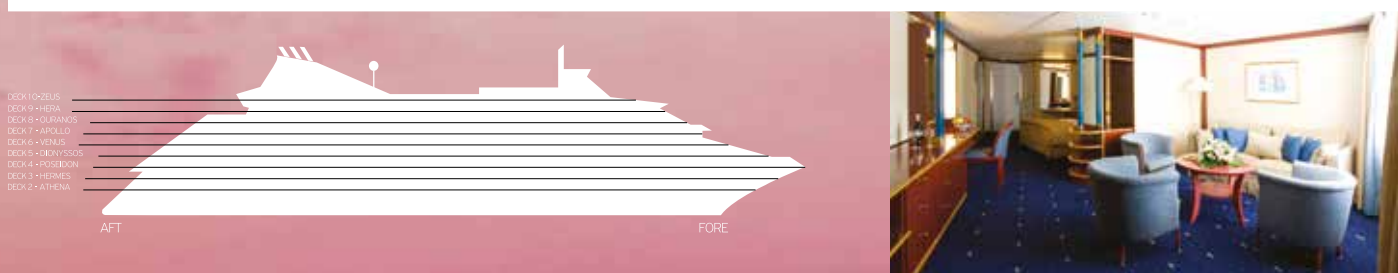

Celestyal Crystal

Suite

PLACES TO ENJOY A GOOD MEAL

DECK	PLACES TO ENJOY A GOOD MEAL
9 - HERA	Leda & Aura Casual Dining
8 - OURANOS	Amalthia Restaurant - Eros Lounge
5 - DIONYSOS	Olympus Restaurant

PLACES TO HAVE FUN

DECK	PLACES TO HAVE FUN
10 - ZEUS	Horizons Bar (Disco)
9 - HERA	Helios Pool Bar
8 - OURANOS	Muses Lounge - Casino - Eros Lounge

PLACES TO TREAT YOURSELF

DECK	PLACES TO TREAT YOURSELF
9 - HERA	Wellness Center - Sana Beauty Centre - Swimming Pool - Gym - Sauna
8 - OURANOS	Conference Room (Symposium)
5 - DIONYSOS	Reception - Agora Duty Free & Travel Value Shop - Shore Excursion Office - Internet Corner - Photo Shop - Whirlpool Bath (jacuzzi)
4 - POSEIDON	Medical Centre

CATEGORY	DECK	DESCRIPTION	NUMBER OF CABINS
Inside Cabins			
IA	3-HERMES	2 lower beds, 3rd/4th berth, bathroom with shower	5
IB	3-HERMES / 4-POSEIDON / 5-DIONYSOS	2 lower beds, 3rd/4th berth, bathroom with shower	31
IC	4-POSEIDON	2 lower beds, 3rd/4th berth, bathroom with shower	42
ID	5-DIONYSOS / 6-VENUS / 7-APOLLO	2 lower beds, 3rd/4th berth, bathroom with shower	62
IE	6-VENUS / 7-APOLLO	2 lower beds, bathroom with shower	23
Outside Cabins			
XAO	5-DIONYSOS	1 lower / 1 upper bed, bathroom with shower (obstructed view)	4
XA	2-ATHENA	2 lower beds, 3rd/4th berth, bathroom with shower	17
XBO	6-VENUS	2 lower beds, 3rd/4th berth, bathroom with shower (obstructed view)	42
XB	3-HERMES / 5-DIONYSOS	2 lower beds, bathroom with shower	29
XC	3-HERMES / 4-POSEIDON	2 lower beds, 3rd/4th berth, 1 sofa bed, bathroom with shower	53
XD	4-POSEIDON	2 lower beds, 3rd/4th berth, 1 sofa bed, bathroom with shower	73
XF	7-APOLLO	2 lower beds, 1 sofa bed, bathroom with shower	37
Suites			
SBJ - Junior Balcony Suite	6-VENUS / 7-APOLLO	2 lower beds, 1 sofa bed, bathroom with shower (balcony)	46
S Suite	6-VENUS	2 lower beds, 1 sofa bed, bathroom with shower	6
SB Balcony Suite	7-APOLLO	2 lower beds, 1 sofa bed, bathroom with shower (balcony)	8
SI Imperial Suite	6-VENUS	2 lower beds, 1 sofa bed, bathroom with bathtub and shower (large balcony with private whirlpool bath)	2

SHIP SPECIFICATIONS

Tonnage	25.611
Length	162 m
Breadth	25,6 m
Draught	6,10 m
Cruising Speed	18 knots
Passenger Decks	9
Elevators	4
Stabilizers	YES
Electric Current	110 - 220V AC
Classification Society	DNV

CABIN ACCOMMODATIONS

Total Outside Cabins	317
Total Inside Cabins	163
Total Cabins	480

CREW

Crew Members	406
Nationality of Officers	Hellenic & International
Nationality of Crew	European & International

CABIN AMENITIES

All cabins are equipped with shower, WC, air condition, telephone, hair dryer, safety boxes and TV.

SYMBOL LEGEND

- none 2 lower beds
- 1 lower bed + 1 upper bed
- ▲ 2 lower beds + 1 upper bed
- 2 lower beds + 2 upper beds
- ★ 2 lower beds + sofa
- ★* 2 lower beds + 2 upper beds + sofa
- Suitable for wheelchairs
- ◁ ▷ Connected Cabins
- ◁ ▷ Cabins with bathtub
- ◁ ▷ Cabins with portholes
- ◁ ▷ Cabins with obstructed view

DECK 10 - ZEUS