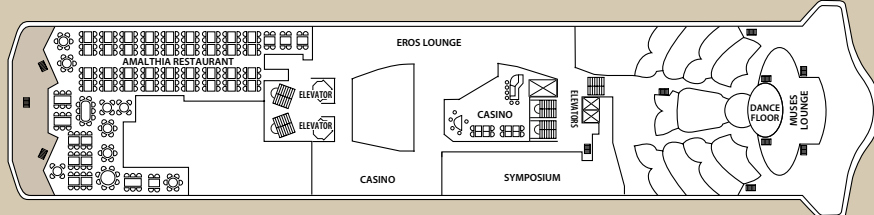

DECK 8 - OURANOS