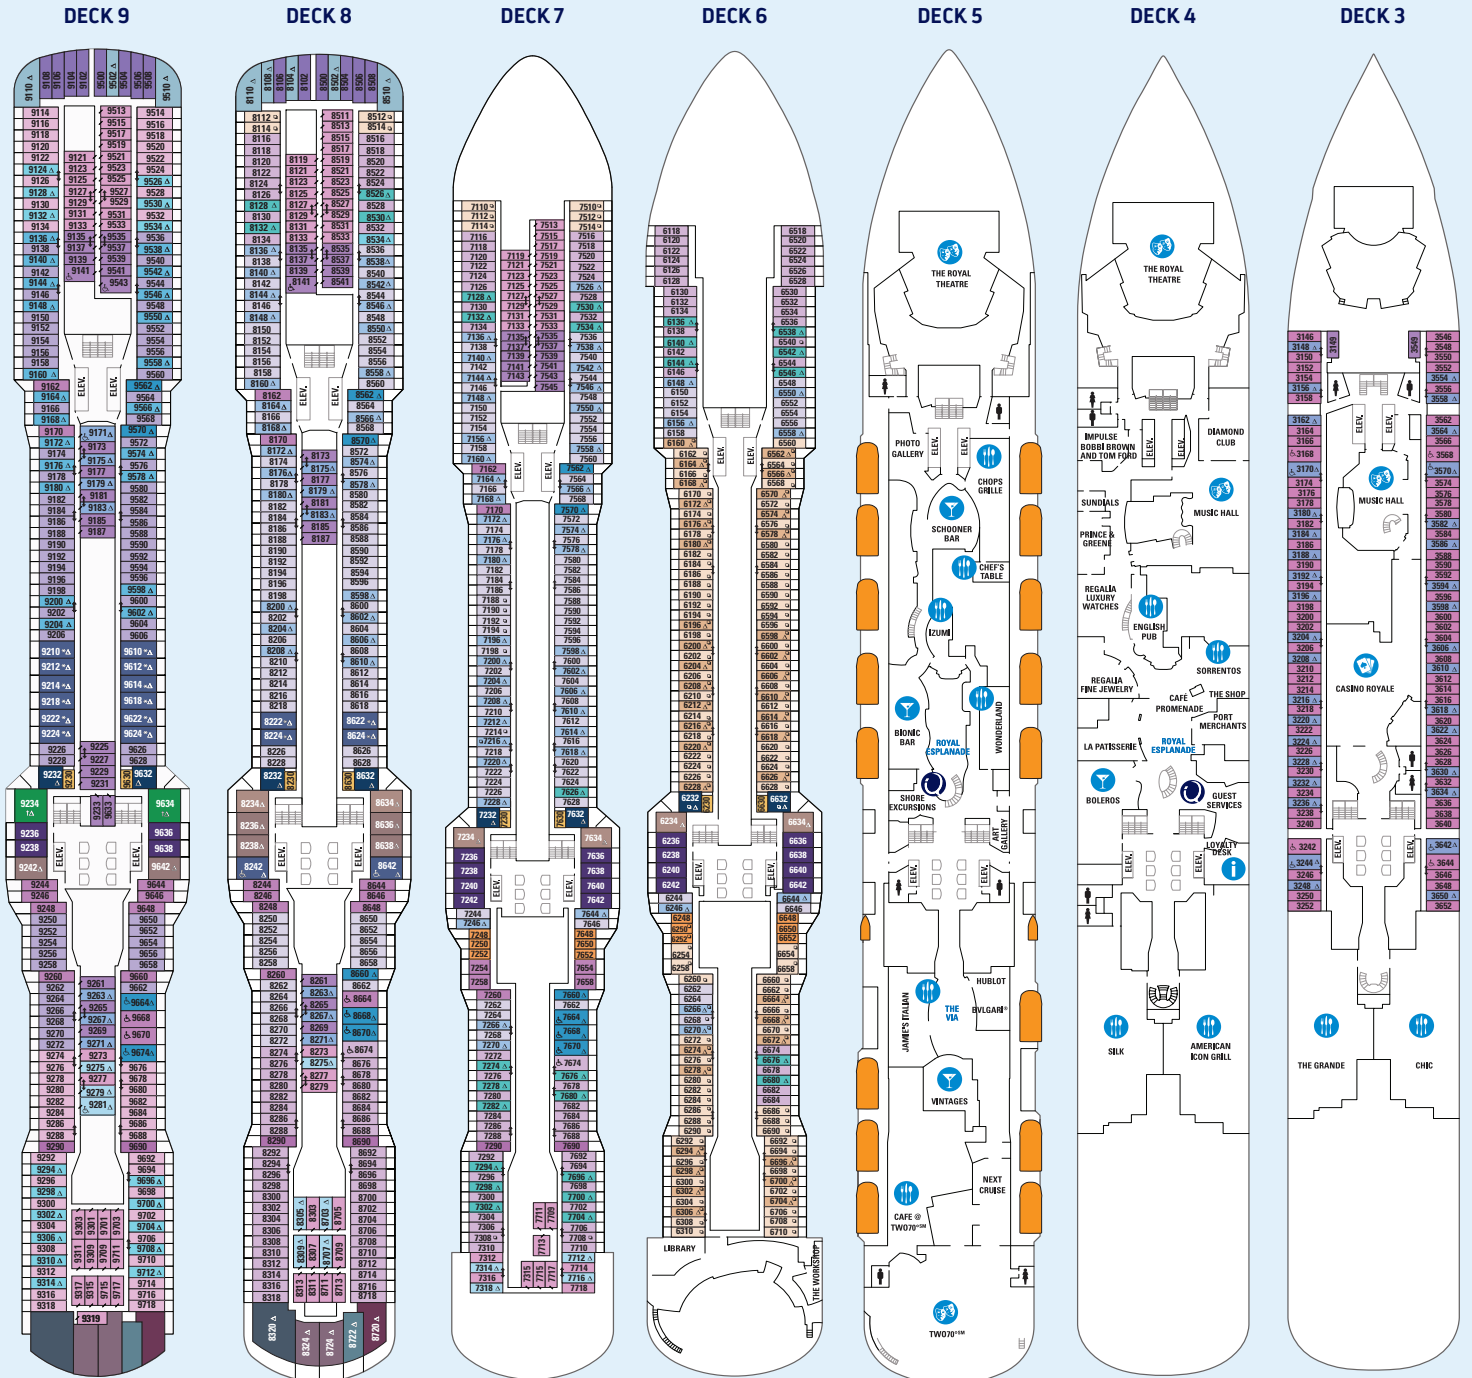

# QUANTUM CLASS

ANTHEM OF THE SEAS® | OVATION OF THE SEAS®  
 QUANTUM OF THE SEAS® | SPECTRUM OF THE SEAS®

- SHIP INFORMATION**
- Length: 347.7m (1,141')
  - Beam: 41m (136')
  - Draft: 8.5m (28')
  - Guest Capacity: 4,180
  - Total Crew: 1,490
  - Gross Tonnage: 167,800 Tons
  - Electric Current: 110/220 AC

SUITES AND LOFTS

JUNIOR SUITE

OCEAN VIEW

INTERIOR WITH VIRTUAL BALCONY

Deck Plans applicable for sailings from April 12, 2020 to April 18, 2021. Profile 1981. | ANTHEM OF THE SEAS®

OCEAN VIEW STATEROOMS

- 1M** Spacious Ocean View 214 sq. ft.
- 1N** Ocean View 182 sq. ft.
- 2M**
- 2N**

INTERIOR STATEROOMS

- 1U** **2U** Interior with Virtual Balcony 166 sq. ft.
- 3U** **4U**
- 2W** Studio Interior 101 sq. ft.

- Δ Stateroom with sofa bed
- \* Stateroom has third Pullman bed available
- † Stateroom has third & fourth Pullman beds available
- ‡ Connecting staterooms
- ↘ Indicates door location
- ⊕ Indicates accessible staterooms
- ◆ Stateroom with sofa bed and third Pullman bed available
- ◇ Sofa bed eligible
- ⊞ Stateroom has an obstructed view
- ‡ Stateroom has four additional Pullman beds available
- Not shown: Medical Center