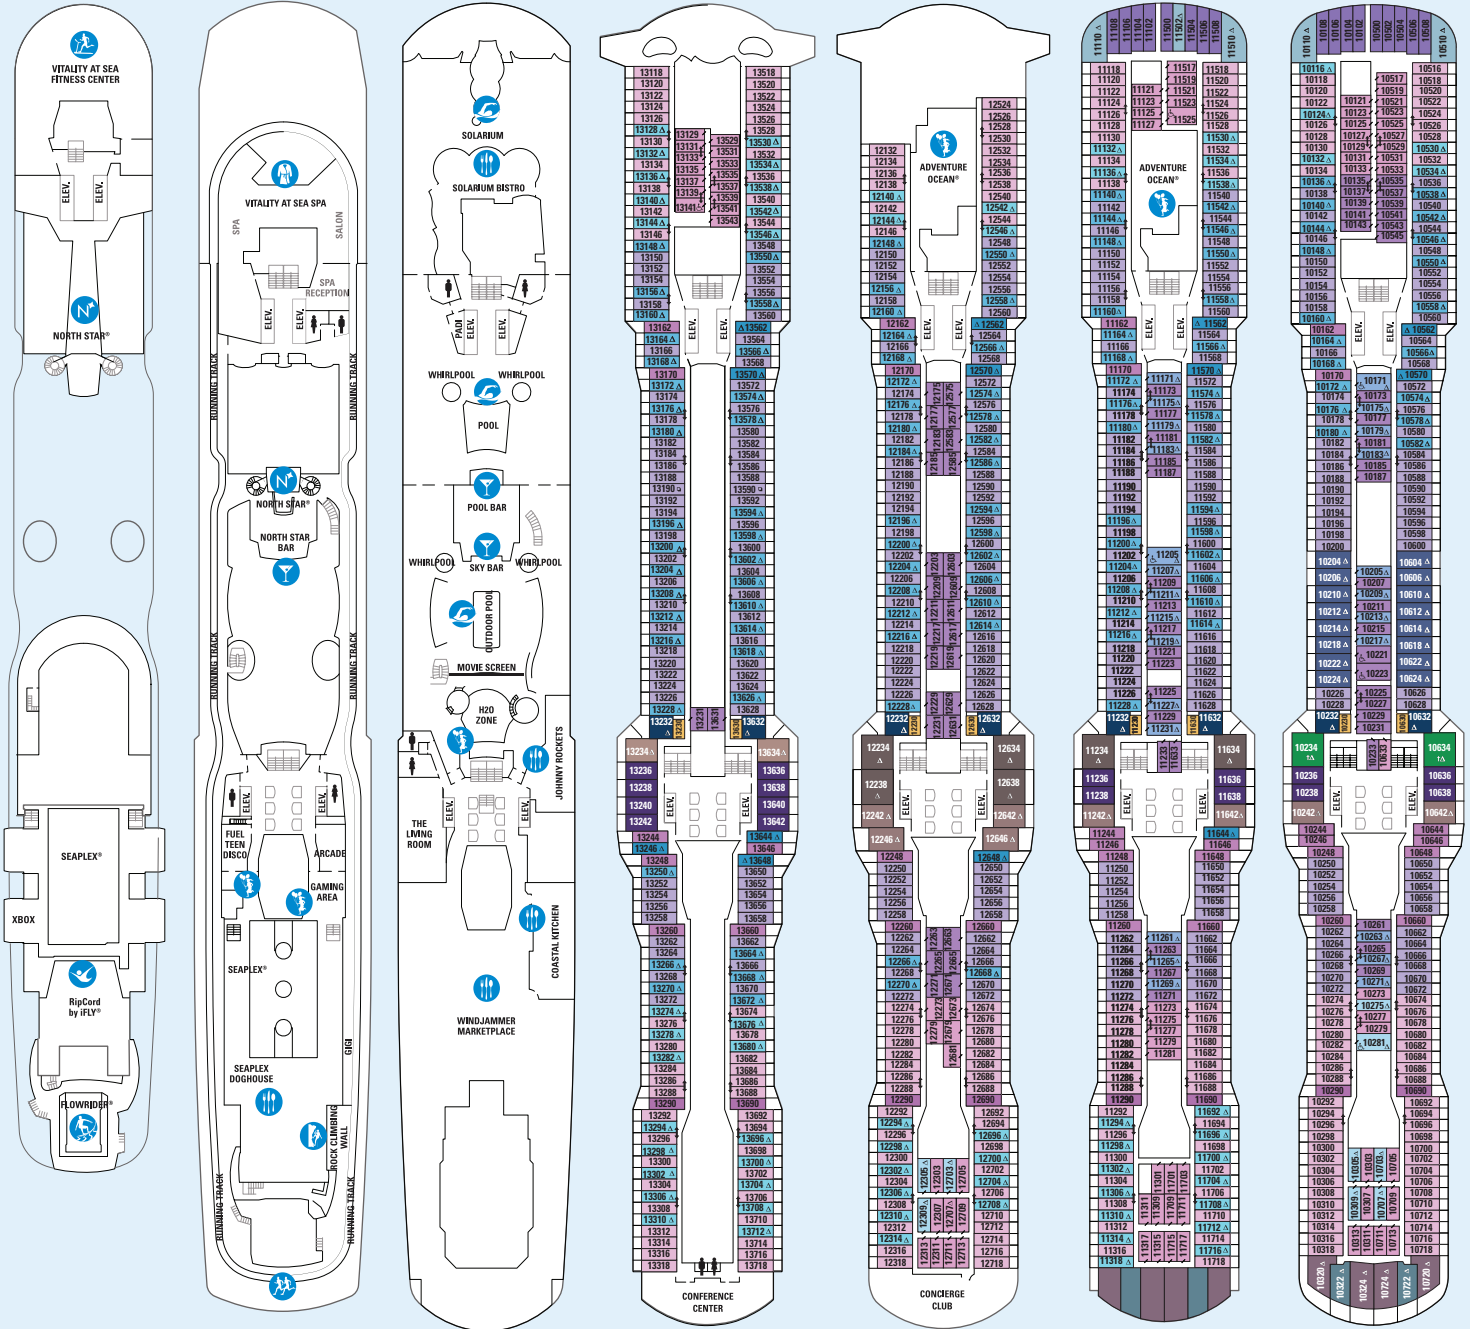

# QUANTUM CLASS

ANTHEM OF THE SEAS® | OVATION OF THE SEAS®  
 QUANTUM OF THE SEAS® | SPECTRUM OF THE SEAS®

- SHIP INFORMATION**
- Length: 347.7m (1,141')
  - Beam: 41m (136')
  - Draft: 8.5m (28')
  - Guest Capacity: 4,180
  - Total Crew: 1,490
  - Gross Tonnage: 167,800 Tons
  - Electric Current: 110/220 AC

DECK 16

DECK 15

DECK 14

DECK 13

DECK 12

DECK 11

DECK 10

To view interactive deck plans, visit [RoyalCaribbean.co.uk/ships](http://RoyalCaribbean.co.uk/ships)

Ship layout is a representation and subject to change without notice. For latest information please contact us or your Travel Professional.

SUITES AND LOFTS

JUNIOR SUITE

OCEAN VIEW

INTERIOR WITH VIRTUAL BALCONY

Deck Plans applicable for sailings from April 12, 2020 to April 18, 2021. Profile 1981. | ANTHEM OF THE SEAS®

OCEAN VIEW STATEROOMS

- 1M** Spacious Ocean View 214 sq. ft.
- 1N** Ocean View 182 sq. ft.
- 2M**
- 2N**